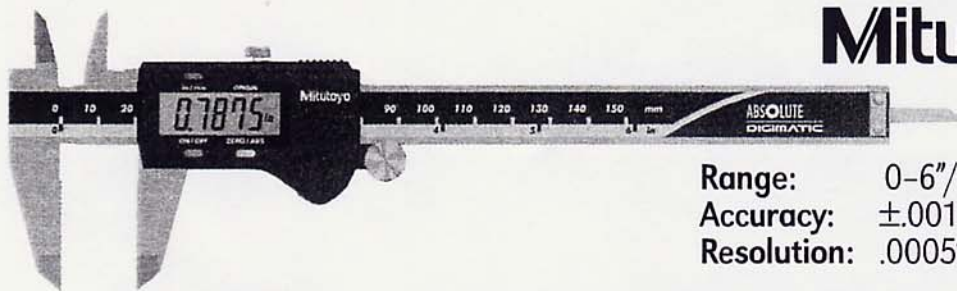

QUALITY PLUS+ TOOLS

BRUWILER

PRECISE SALES CO., INC.

14524 Delano Street, Van Nuys, CA 91411

Tel. 818/786-6566 • Toll Free 800/272-4499 • Fax 818/786-6568

Digital Calipers with Absolute Encoders

Mitutoyo

Range: 0-6"/0-150 mm
Accuracy: ± 0.001 "
Resolution: .0005"/0.01 mm

Mitutoyo #500-171-20 *Digital Caliper, Inch/Metric*

Features:

- Large and clear LCD readout.
- The ZERO/ABS key allows the display to be Zero-Set at any slider position along the scale for incremental comparison measurements. This switch will also allow return to the absolute (ABS) coordinate and display of the true position from the origin point (usually jaws-closed point).
- 3-year battery life with normal use.
- Supplied in a fitted plastic case.